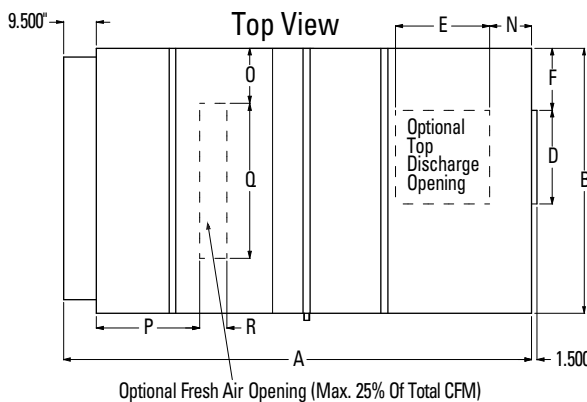

**DEHUMIDIFICATION SYSTEMS
DCA 11000T, DCA 14000T**

PHYSICAL DIMENSIONS

	A	B	C	D	E	F	G	H	I	J	K	N	O	P	Q	R
DCA 11000T	136 1/2	77	72 5/8	24 3/4	25	19 1/4	29 1/2	70 1/2	60 1/4	3	4	11 3/4	TBD	TBD	TBD	TBD
DCA 14000T	136 1/2	77	72 5/8	27 1/4	27 1/4	18	26 1/4	70 1/2	60 1/4	3	4	12 3/4	TBD	TBD	TBD	TBD

CAUTIONS: All dimensions in inches and are subject to change without notice.

INDOOR HOOD (INDOOR INSTALLATION)

OUTDOOR HOOD (OUTDOOR INSTALLATION)

CAUTIONS: All dimensions in inches and are subject to change without notice.