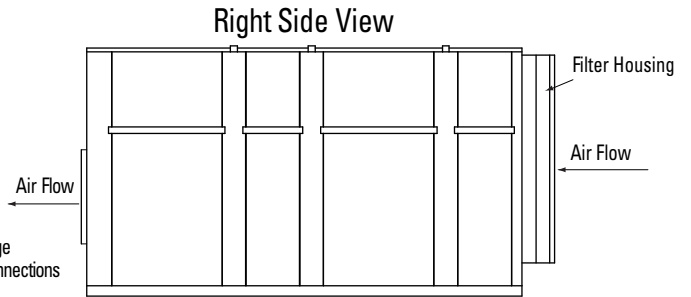

**DEHUMIDIFICATION SYSTEMS
DCA 11000T, DCA 14000T**

PHYSICAL DIMENSIONS

	A	B	C	D	E	F	G	H	I	J	K	N	O	P	Q	R
DCA 11000T	136 1/2	77	72 5/8	24 3/4	25	19 1/4	29 1/2	70 1/2	60 1/4	3	4	11 3/4	TBD	TBD	TBD	TBD
DCA 14000T	136 1/2	77	72 5/8	27 1/4	27 1/4	18	26 1/4	70 1/2	60 1/4	3	4	12 3/4	TBD	TBD	TBD	TBD

CAUTIONS: All dimensions in inches and are subject to change without notice.

INDOOR HOOD (INDOOR INSTALLATION)

OUTDOOR HOOD (OUTDOOR INSTALLATION)

CAUTIONS: All dimensions in inches and are subject to change without notice.