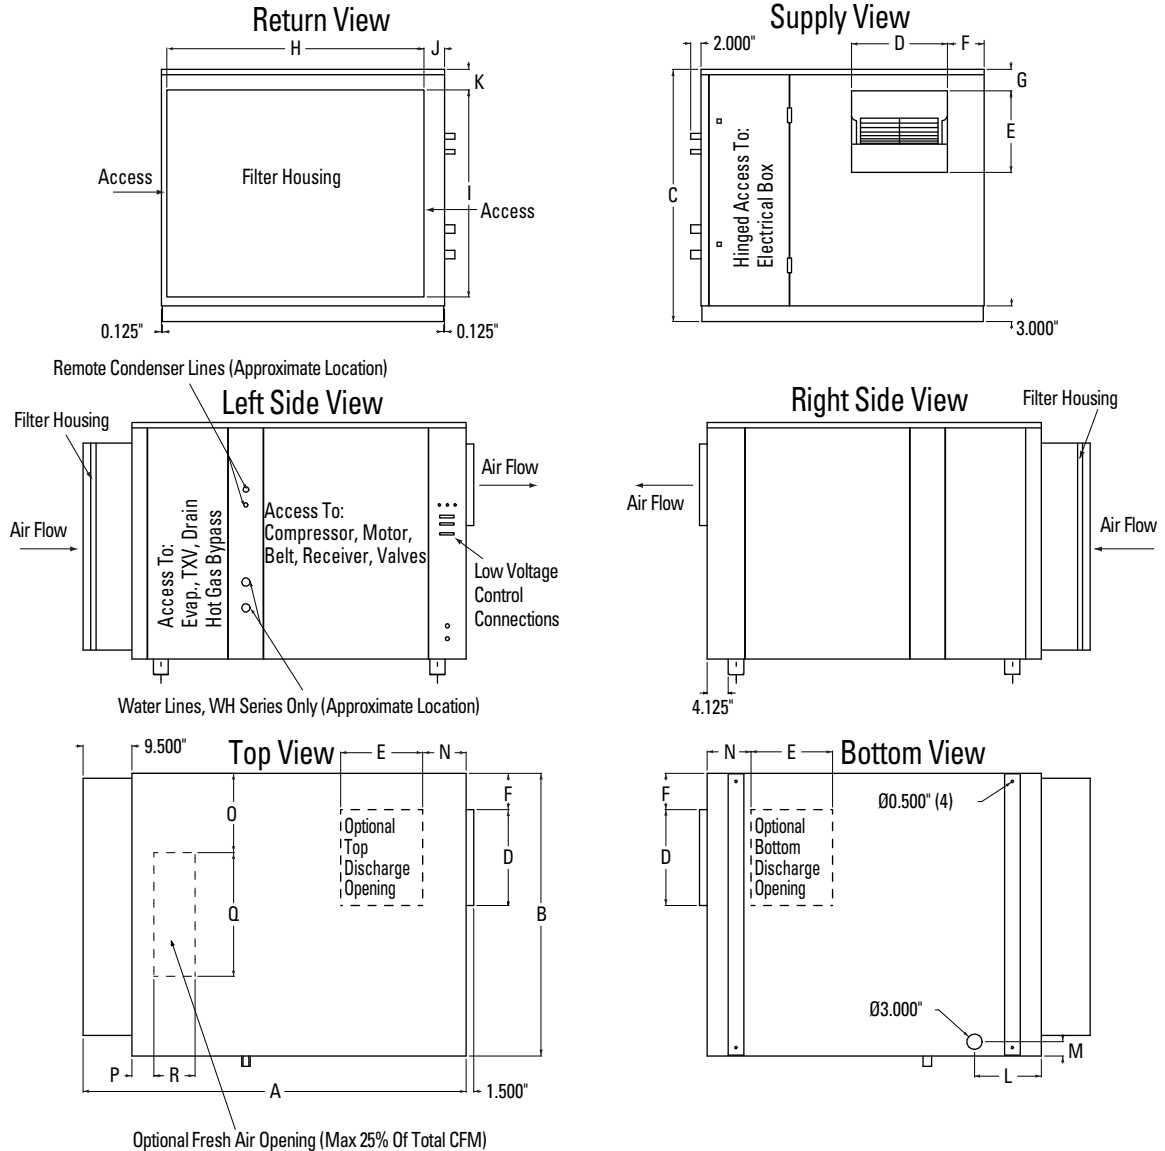

**AIR COOLED - NON WATER HEATING DEHUMIDIFIERS
DCA 3500T, DCA 4100T, DCA 4400T, DCA 4800T, DCA 5500T**

**WATER HEATING ASSIST DEHUMIDIFIERS
DCA 3000TWH, DCA 3300TWH, DCA 3500TWH, DCA 3600TWH,
DCA 4100TWH, DCA 4400TWH, DCA 4800TWH, DCA 5500TWH**

PHYSICAL DIMENSIONS

	A	B	C	D	E	F	G	H	I	J	K	L	M	N	O	P	Q	R
DCA 3000TWH	74 1/2	55	49	18 5/8	16	7	4	50	40 1/4	3 3/4	4	13	3	8 1/2	18 1/2	4	18	6 1/2
DCA 3300TWH	74 1/2	55	49	18 5/8	16	7	4	50	40 1/4	3 3/4	4	13	3	8 1/2	18 1/2	3 3/4	18	6 1/2
DCA 3500T	74 1/2	55	49	18 5/8	16	7	4	50	40 1/4	3 3/4	4	13	3	8 1/2	18 1/2	3 1/2	18	6 1/2
DCA 3500TWH	74 1/2	55	49	18 5/8	16	7	4	50	40 1/4	3 3/4	4	13	3	8 1/2	18 1/2	3 1/2	18	6 1/2
DCA 3600TWH	74 1/2	55	49	18 5/8	16	7	4	50	40 1/4	3 3/4	4	13	3	8 1/2	18 1/2	3 1/2	18	6 1/2
DCA 4100T	74 1/2	55	49	18 5/8	16	7	4	50	40 1/4	3 3/4	4	13	3	8 1/2	15 1/2	4 3/4	24	8
DCA 4100TWH	74 1/2	55	49	18 5/8	16	7	4	50	40 1/4	3 3/4	4	13	3	8 1/2	15 1/2	4 3/4	24	8
DCA 4400T	74 1/2	55	49	18 5/8	16	7	4	50	40 1/4	3 3/4	4	13	3	8 1/2	15 1/2	5	24	8
DCA 4400TWH	74 1/2	55	49	18 5/8	16	7	4	50	40 1/4	3 3/4	4	13	3	8 1/2	15 1/2	5	24	8
DCA 4800T	74 1/2	55	49	18 5/8	16	7	4	50	40 1/4	3 3/4	4	13	3	8 1/2	15 1/2	4 3/4	24	8
DCA 4800TWH	74 1/2	55	49	18 5/8	16	7	4	50	40 1/4	3 3/4	4	13	3	8 1/2	15 1/2	4 3/4	24	8
DCA 5500T	74 1/2	55	49	18 5/8	16	7	4	50	40 1/4	3 3/4	4	13	3	8 1/2	15 1/2	4 1/4	24	8
DCA 5500TWH	74 1/2	55	49	18 5/8	16	7	4	50	40 1/4	3 3/4	4	13	3	8 1/2	15 1/2	4 1/4	24	8

CAUTIONS: All dimensions in inches and are subject to change without notice.